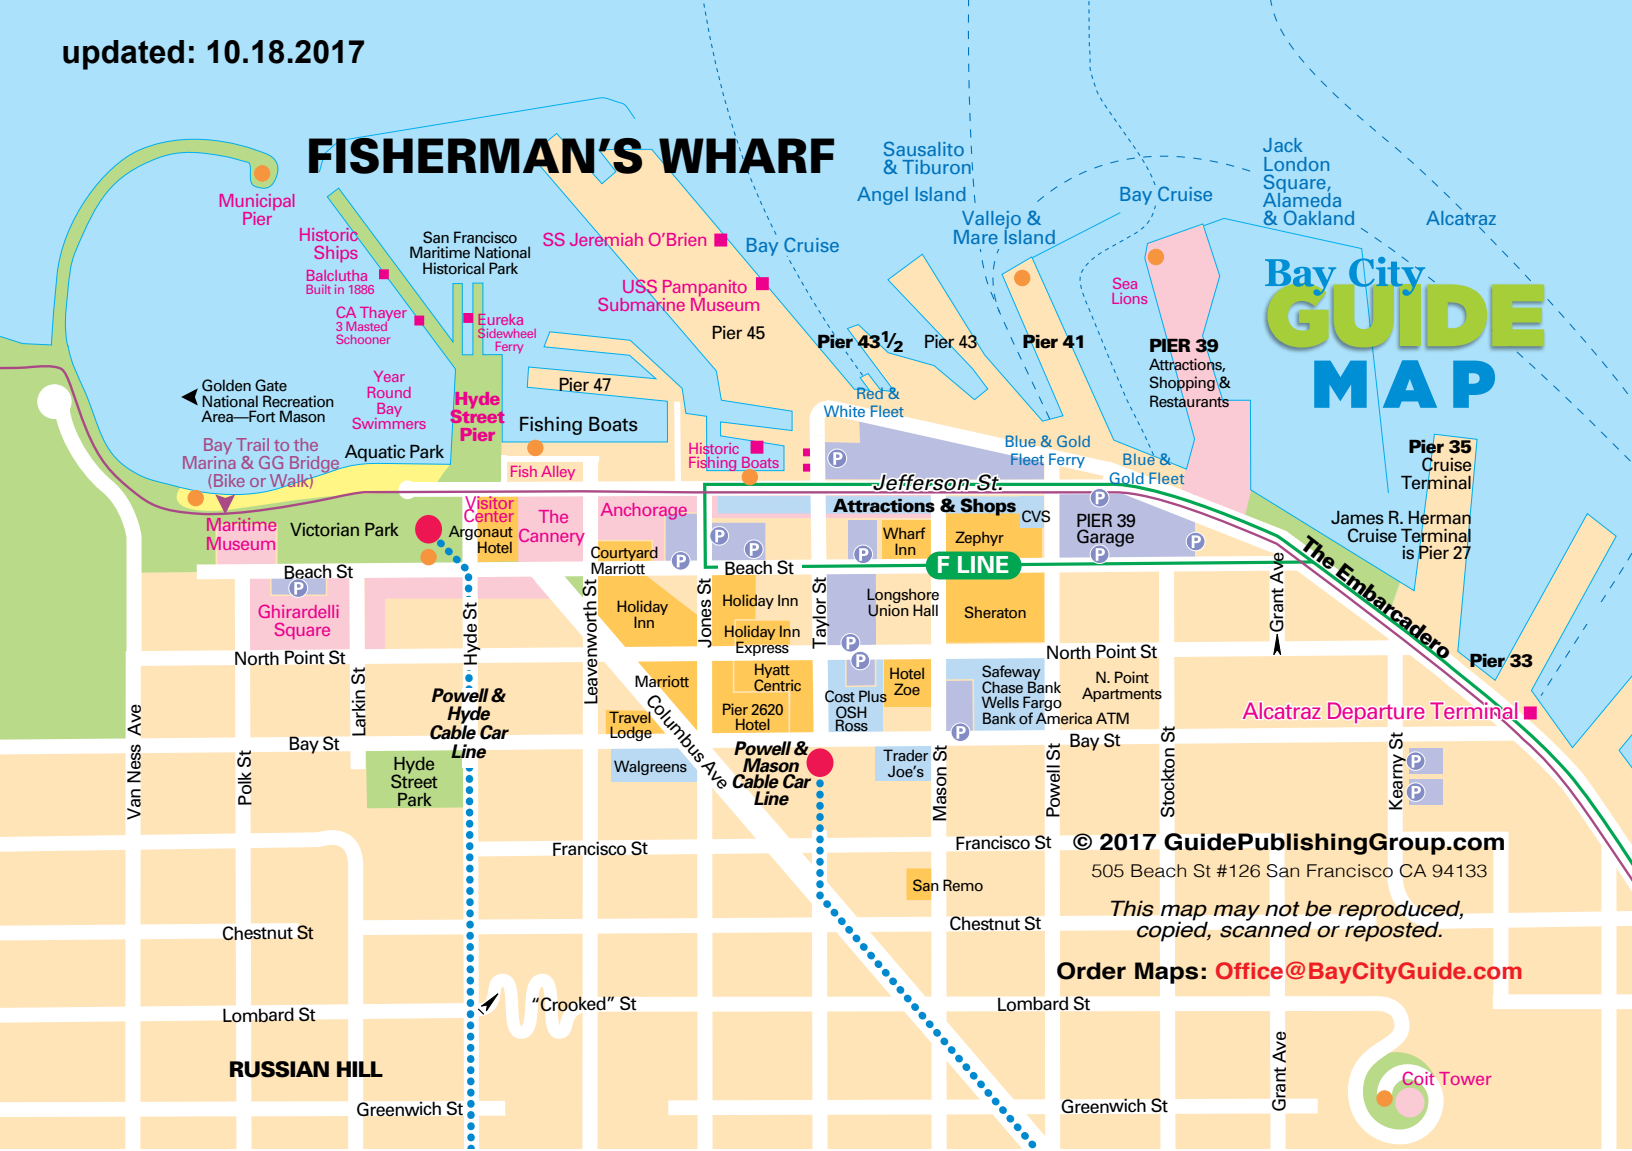

# FISHERMAN'S WHARF

# Bay City GUIDE MAP

© 2017 GuidePublishingGroup.com  
505 Beach St #126 San Francisco CA 94133

*This map may not be reproduced,  
copied, scanned or reposted.*

**Order Maps: [Office@BayCityGuide.com](mailto:Office@BayCityGuide.com)**